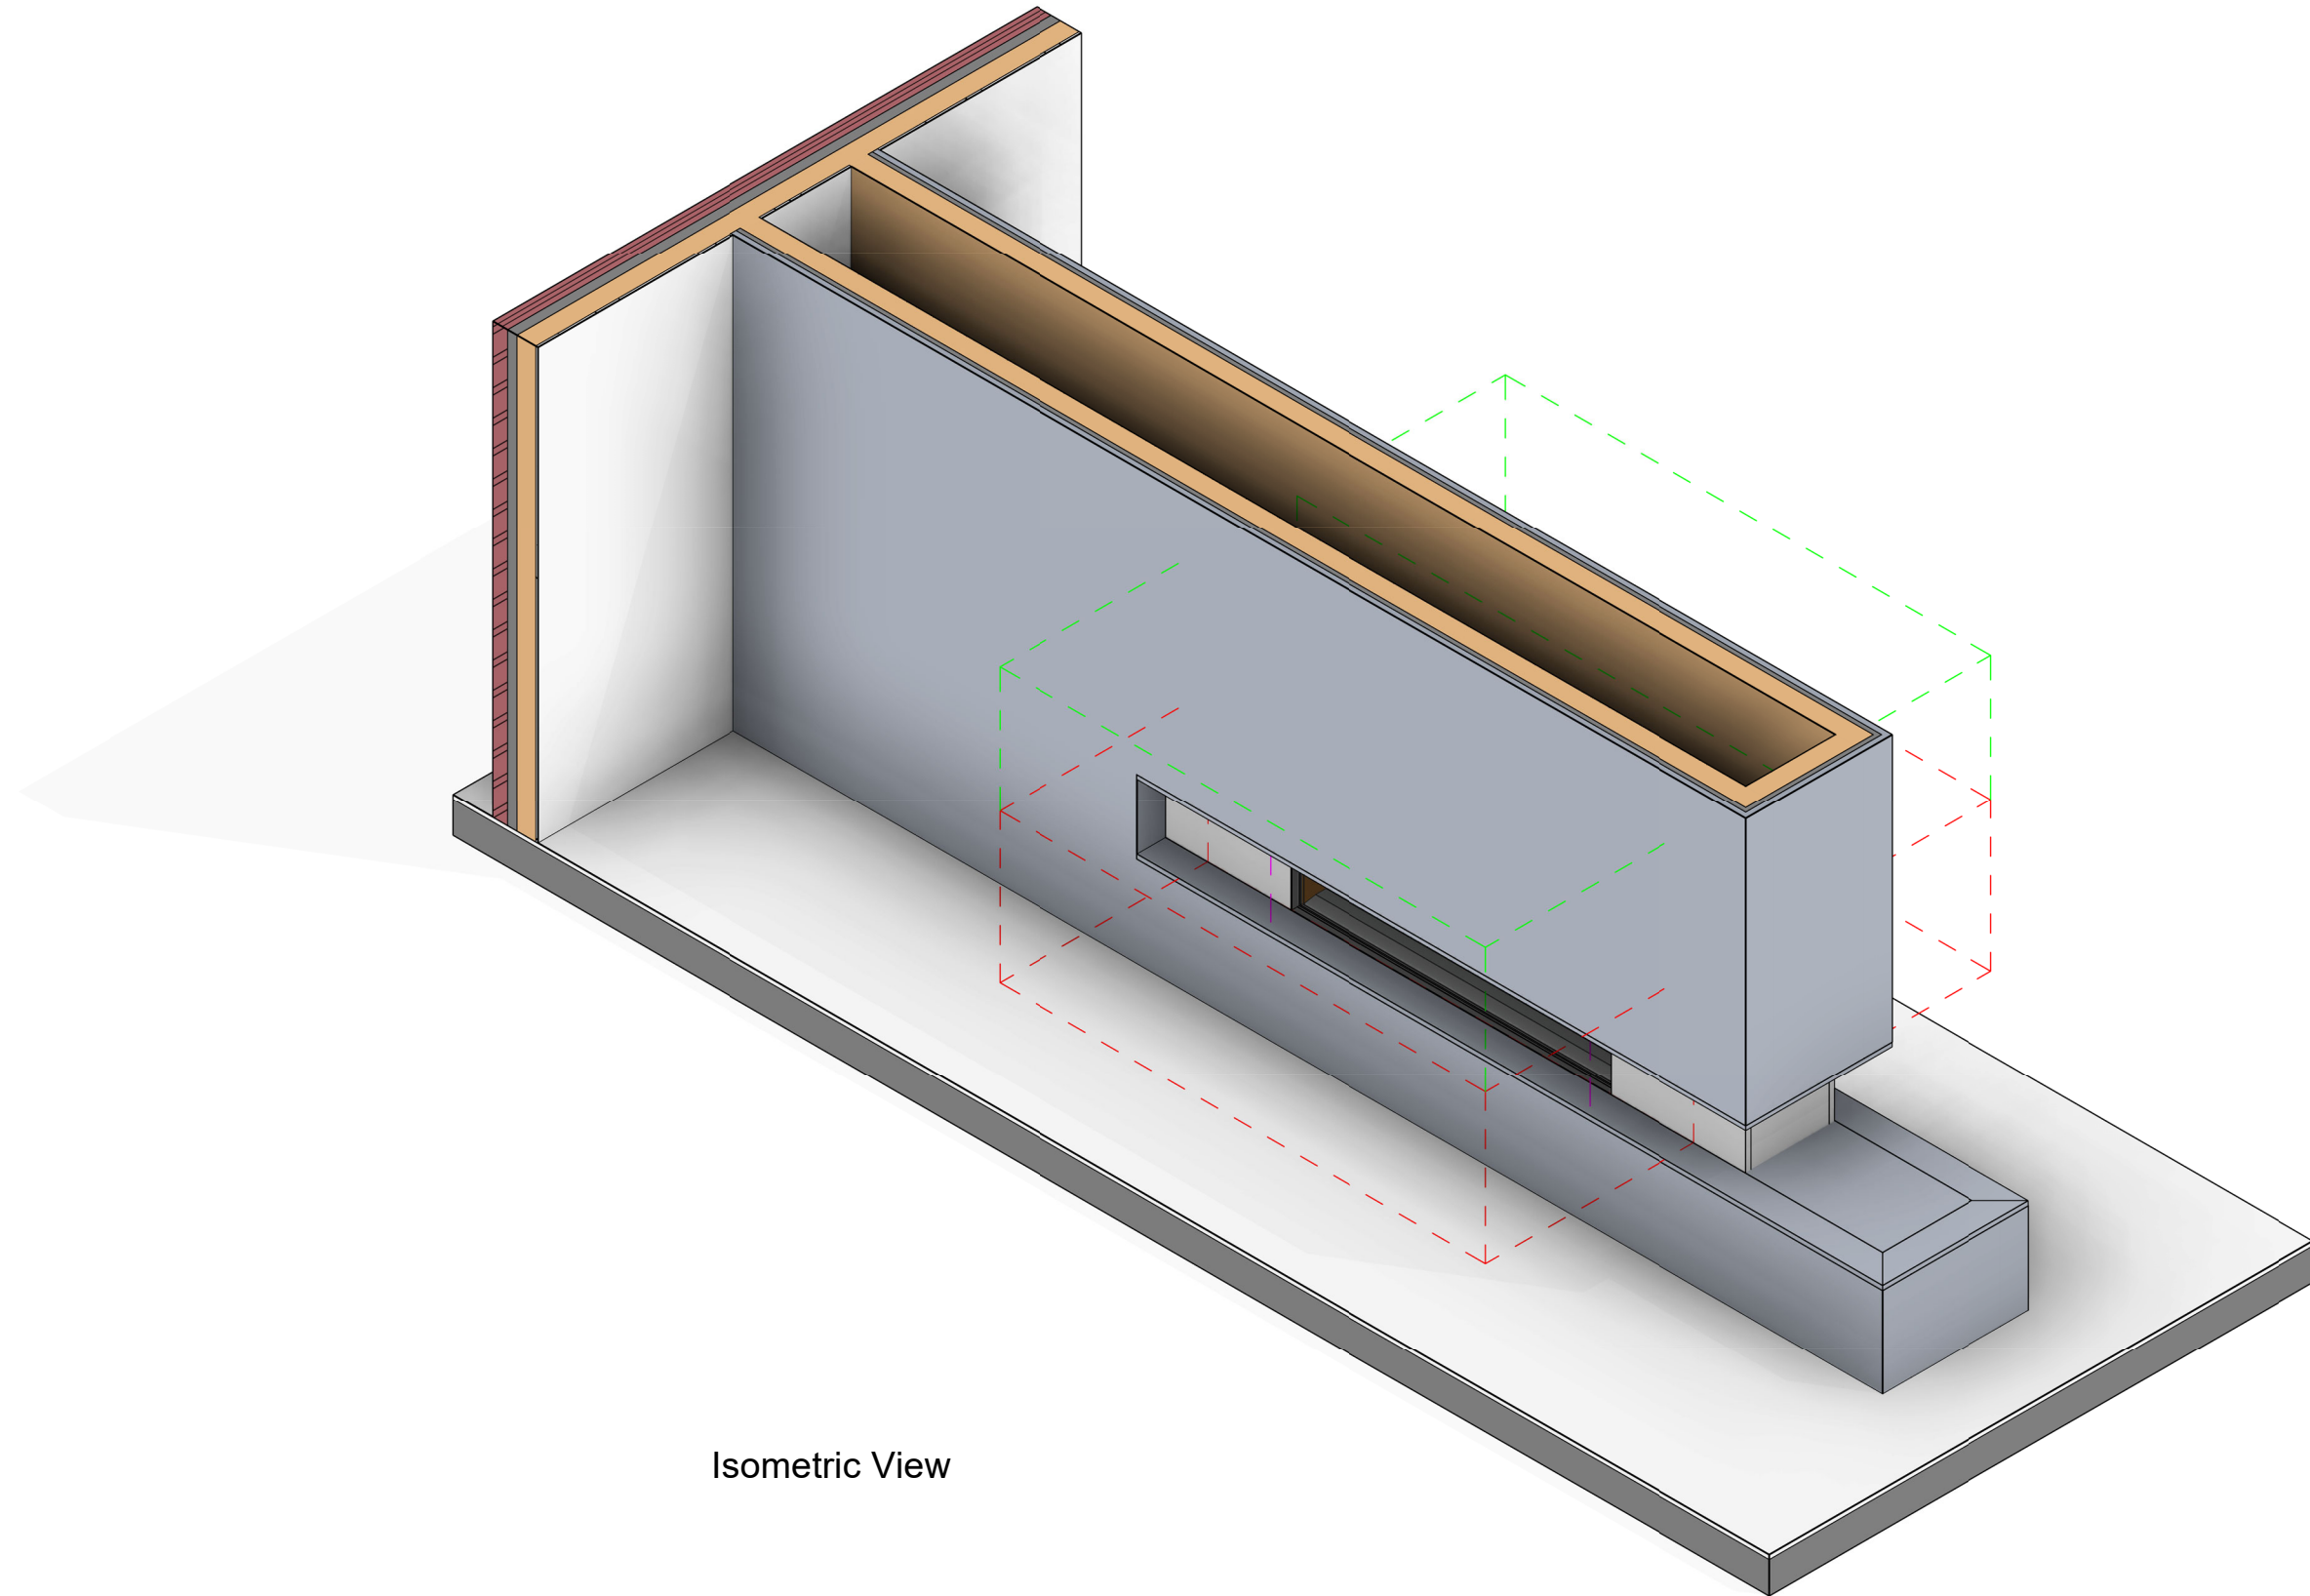

**Note:**  
Non Combustable zones require the use of non combustable framing and linings.

Isometric View

Original Sheet Size A3 Note that designs illustrated are indicative examples only and will require specific design.

© 2019 Rinnai New Zealand Ltd. Rinnai is constantly improving its products, and as such, all information and specifications are subject to change or variation without notice.

**Linear Fire 1500 - Double Sided**  
Isometric - Walls  
Isometric Walls