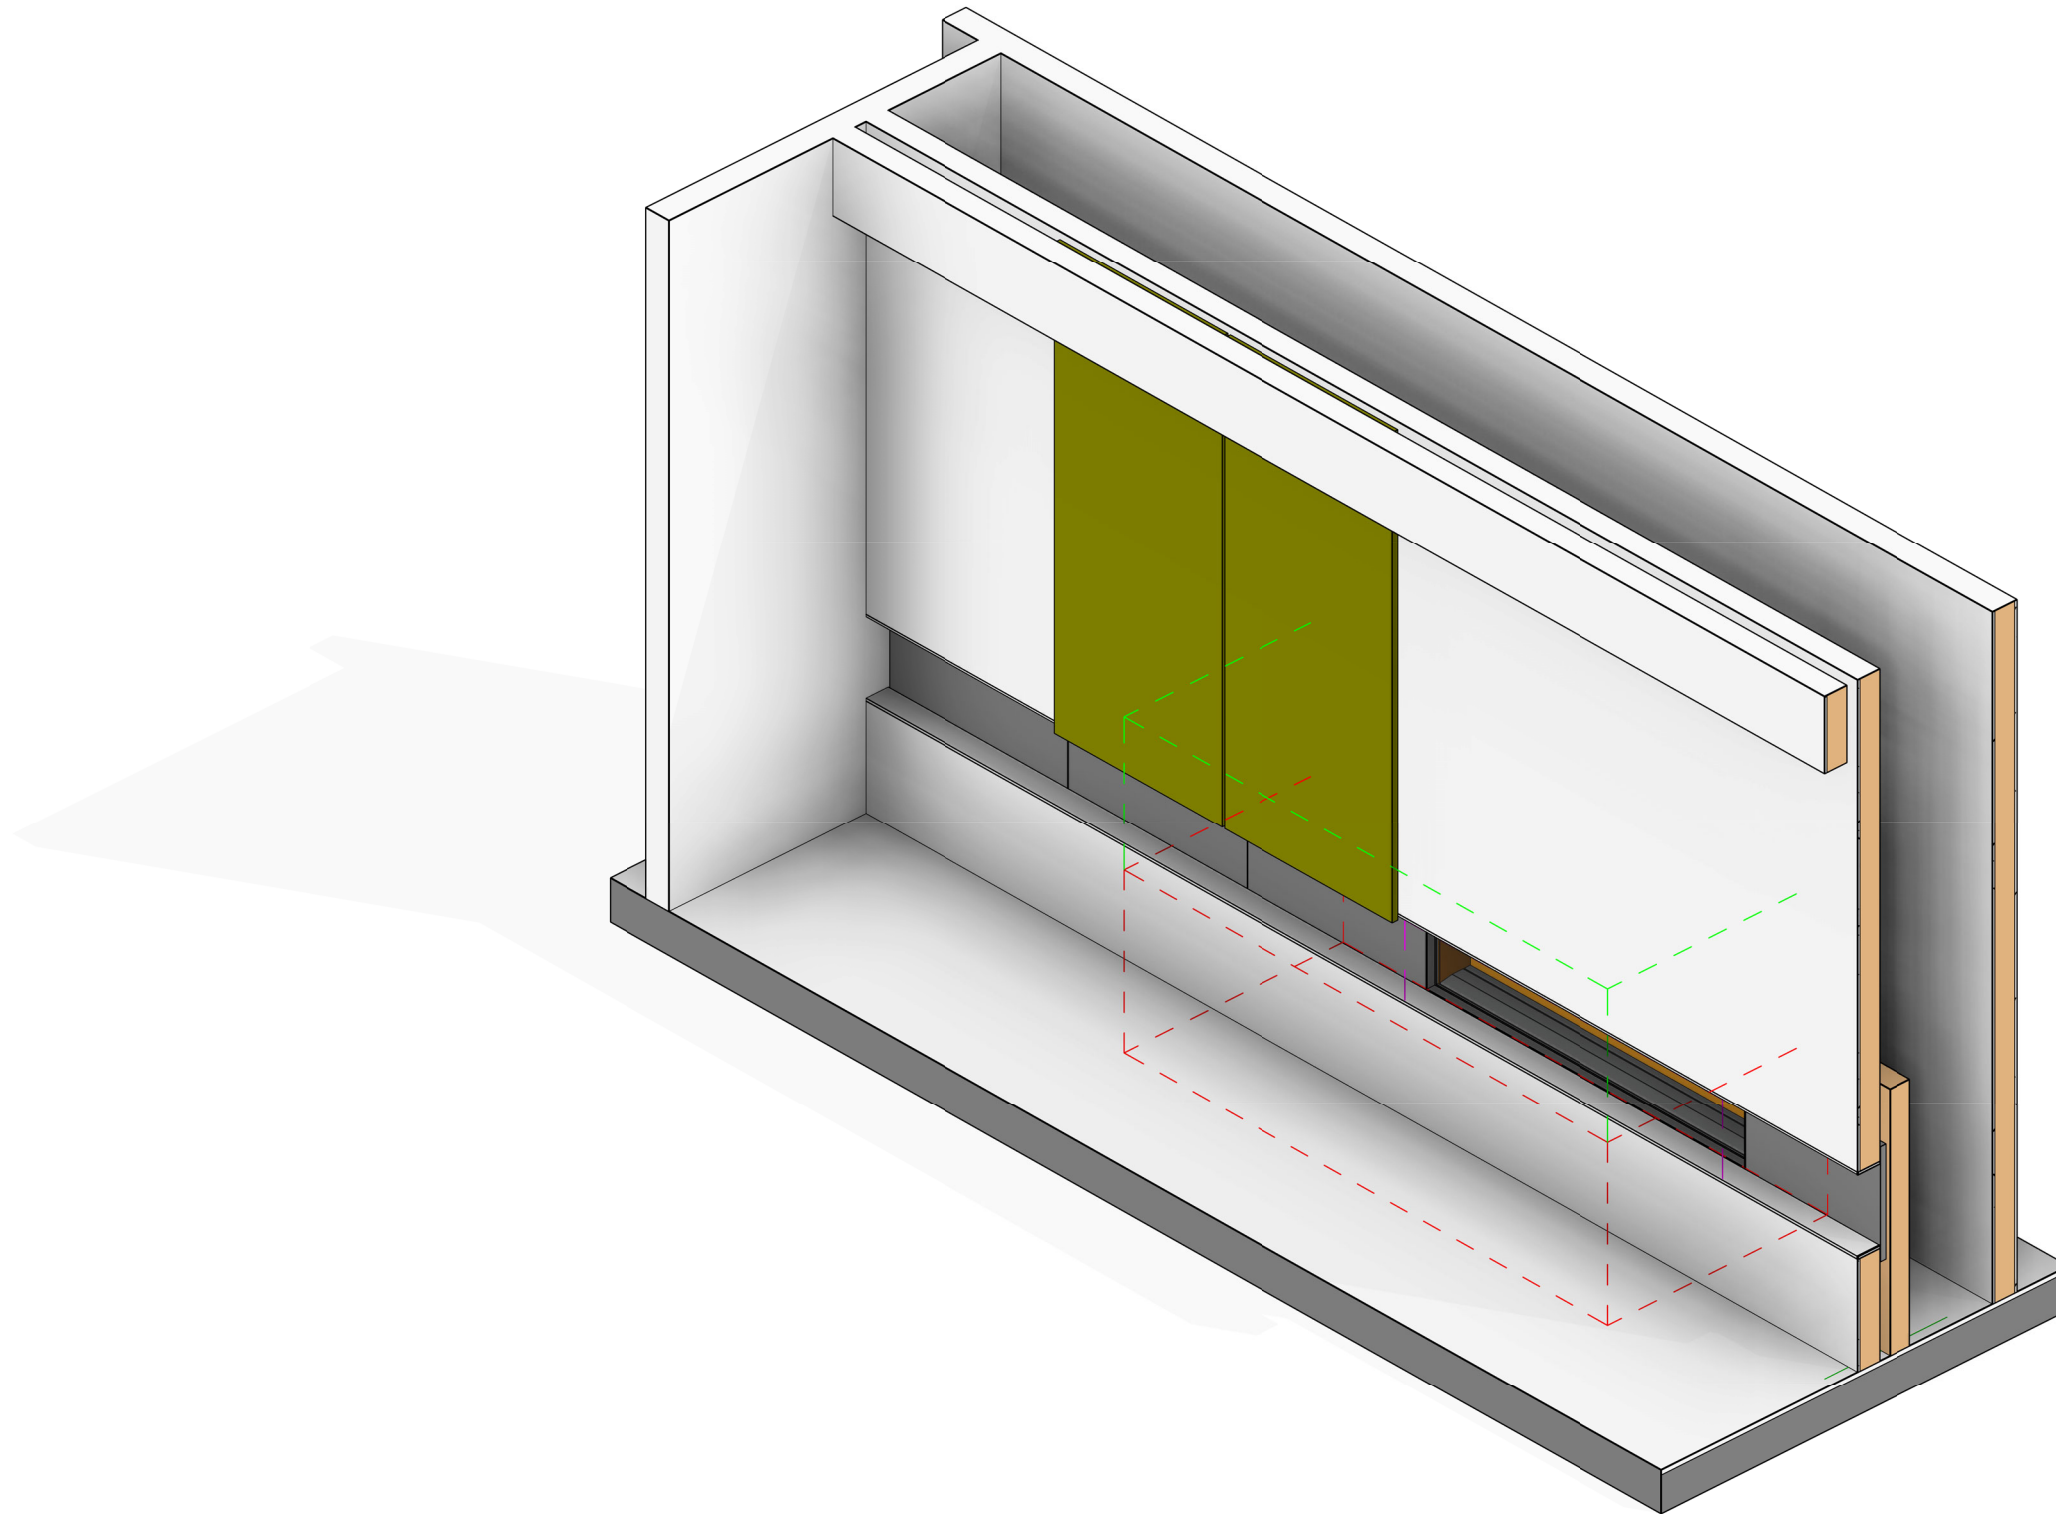

Note:
Non Combustable zones require the use of non combustable framing and linings.

Isometric View

Original Sheet Size A3 Note that designs illustrated are indicative examples only and will require specific design.

© 2019 Rinnai New Zealand Ltd. Rinnai is constantly improving its products, and as such, all information and specifications are subject to change or variation without notice.

Linear Fire 1500 - Single Sided
Isometric - Walls
Isometric Walls