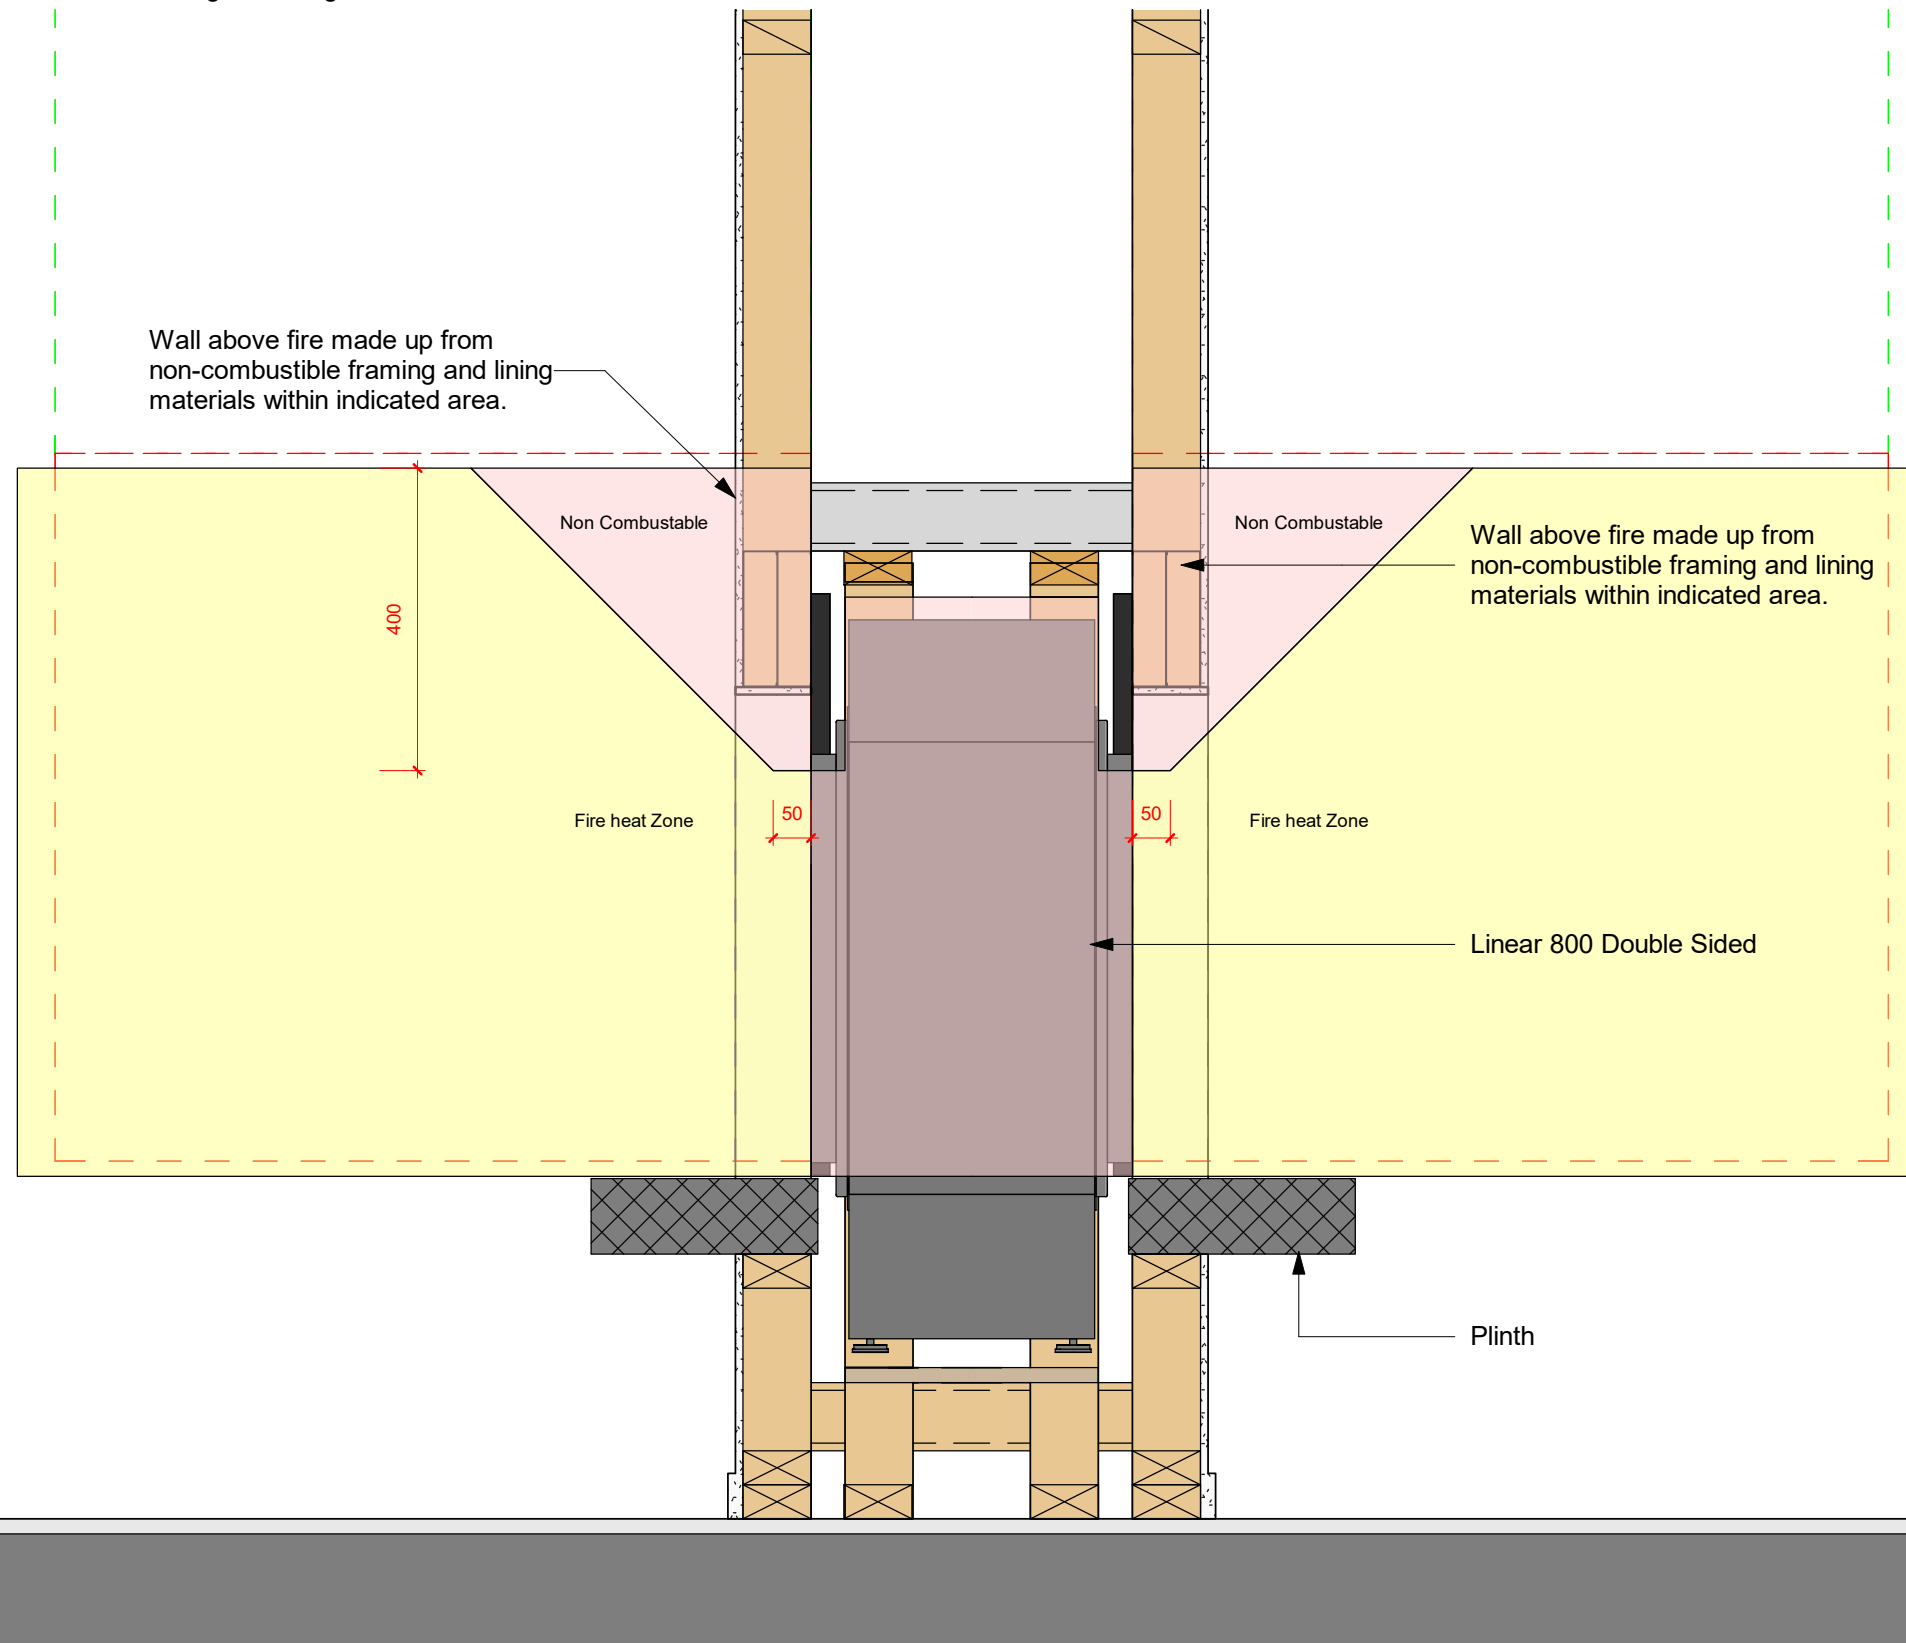

Note:
Non Combustable zones require the use of non combustable framing and linings.

Original Sheet Size A3 Note that designs illustrated are indicative examples only and will require specific design.

© 2019 Rinnai New Zealand Ltd. Rinnai is constantly improving its products, and as such, all information and specifications are subject to change or variation without notice.

Linear Fire 800 - Double Sided

Sections Across
Section Across

0800 746 624
Family: linear0800_ds
Type: Linear
Scale: 1 : 10
July 2019

Sheet: rinnai_linear0800_ds_032