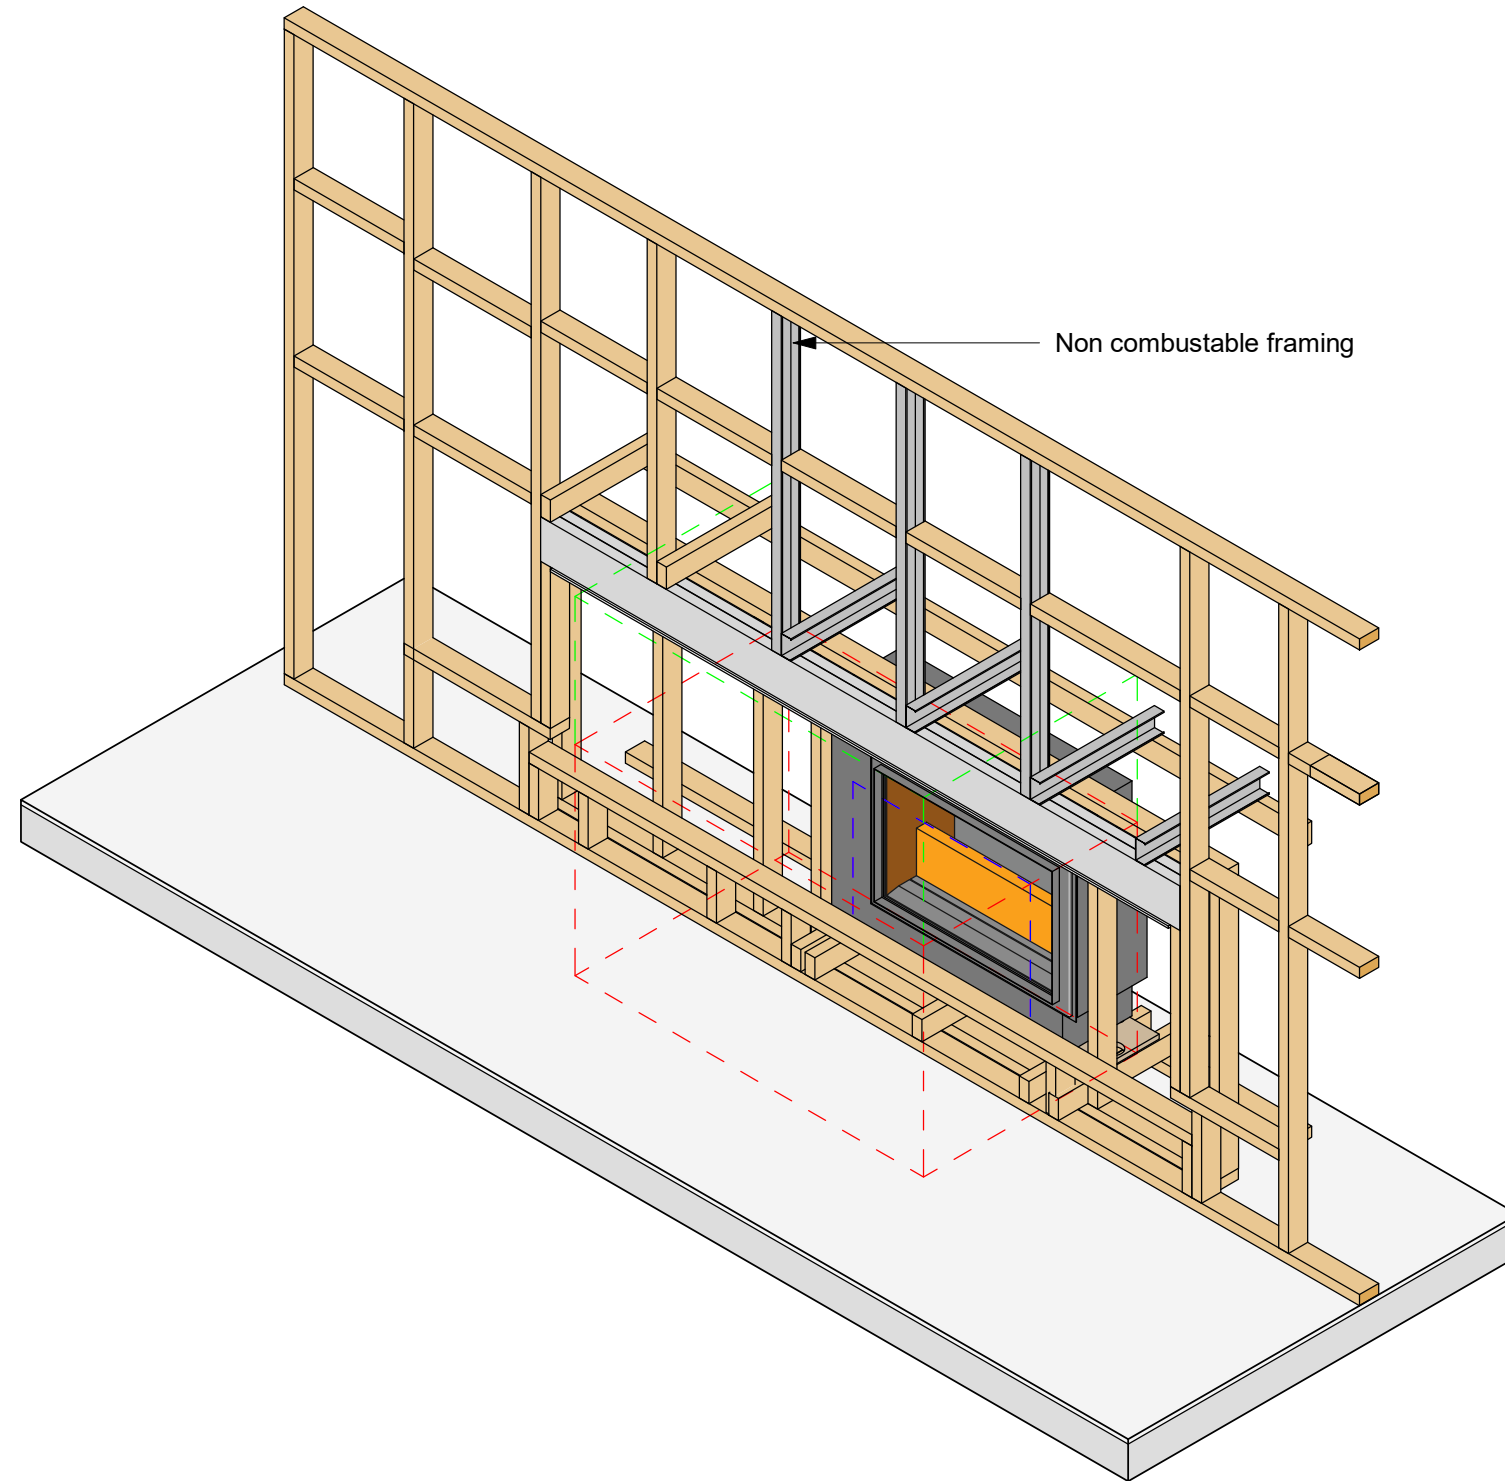

**Note:**  
Non Combustable zones require the use of non combustable framing and linings.

Isometric View - Framing

Original Sheet Size A3 Note that designs illustrated are indicative examples only and will require specific design.

© 2019 Rinnai New Zealand Ltd. Rinnai is constantly improving its products, and as such, all information and specifications are subject to change or variation without notice.

**Linear Fire 800 - Single Sided**  
Isometric Structure  
Isometric Structure