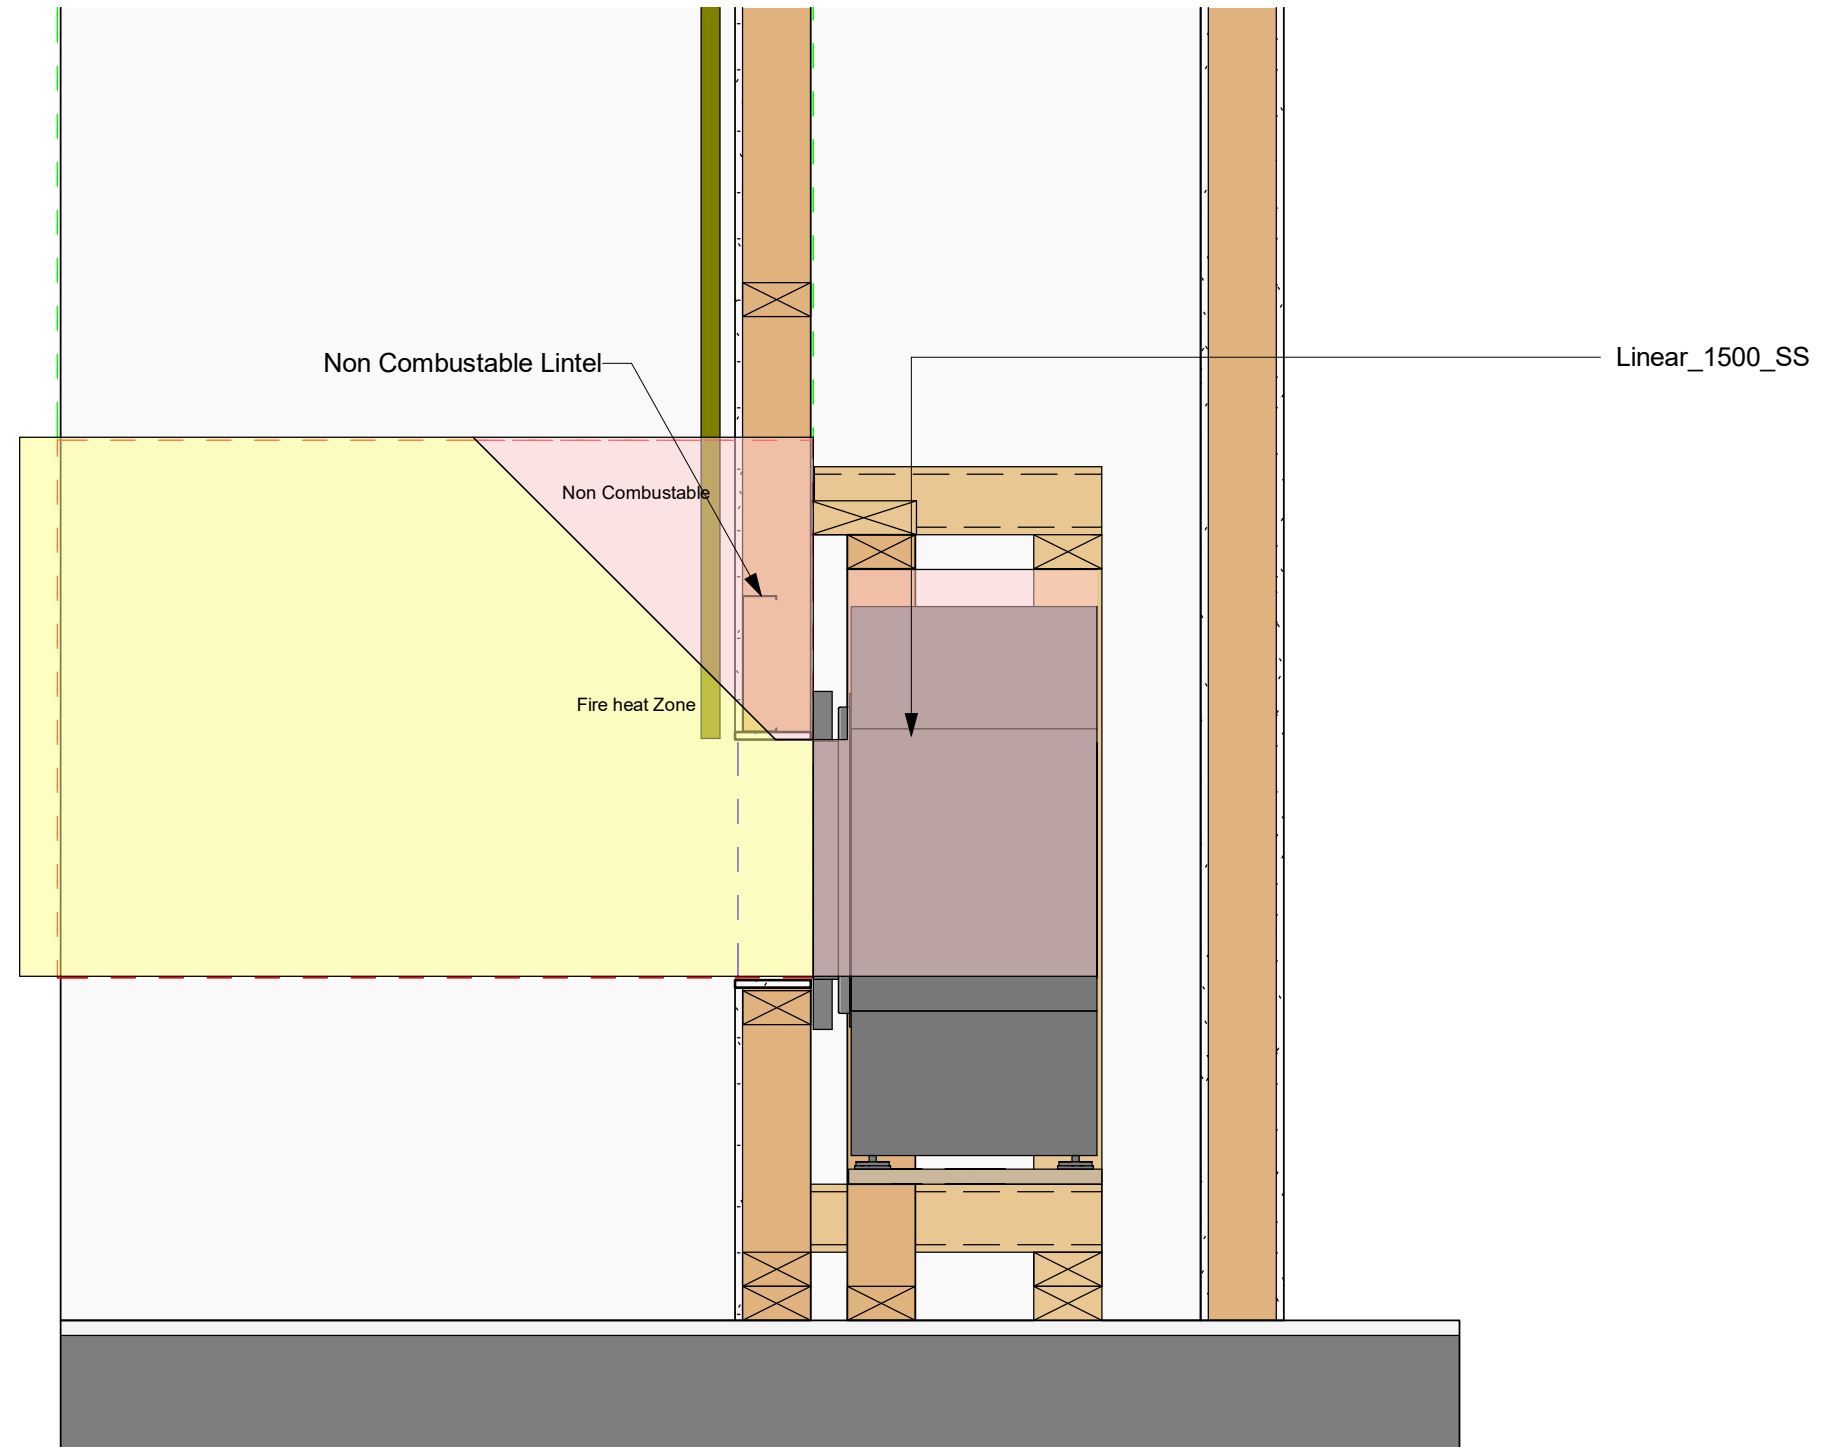

**Note:**  
Non Combustable zones require the use of non combustable framing and linings.

Section  
1 : 10

Original Sheet Size A3 Note that designs illustrated are indicative examples only and will require specific design.

© 2019 Rinnai New Zealand Ltd. Rinnai is constantly improving its products, and as such, all information and specifications are subject to change or variation without notice.

Linear Fire 1500 - Single Sided  
Section  
Section

0800 746 624  
Family: linear1500\_ss  
Type: Linear  
Scale: 1 : 10  
July 2019

Sheet: rinnai\_linear1500\_ss\_030